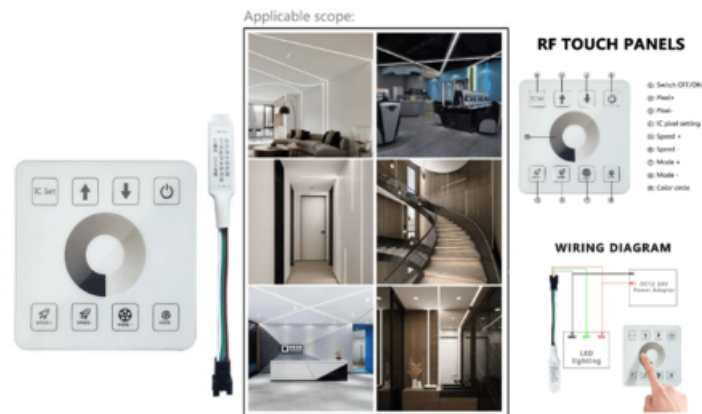

LED Single Color Flow Controller

MOON CONTROLER BANDA LED FLEXIBILA IP20 / 24V IC DRIVER – RF

Corp Led T8 – MoonLight 90cm/14w/6400k
Pret: 80,14 LEI (TVA inclus)

Detalii online: <https://www.materialelectrice.ro/controler-banda-led-flexibila-ip20-24v-ic-driver-rf-320417>