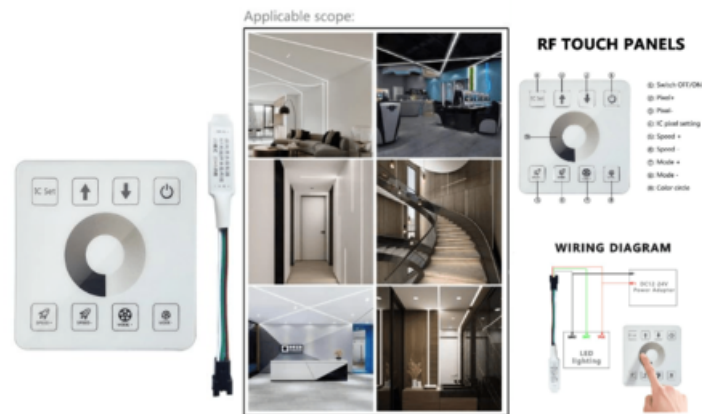

## LED Single Color Flow Controller

### MOON CONTROLER BANDA LED FLEXIBILA IP20 / 24V IC DRIVER – RF

Corp Led T8 – MoonLight 90cm/14w/6400k  
Pret: 80,14 LEI (TVA inclus)

Detalii online: <https://www.materialelectrice.ro/controler-banda-led-flexibila-ip20-24v-ic-driver-rf-320417>