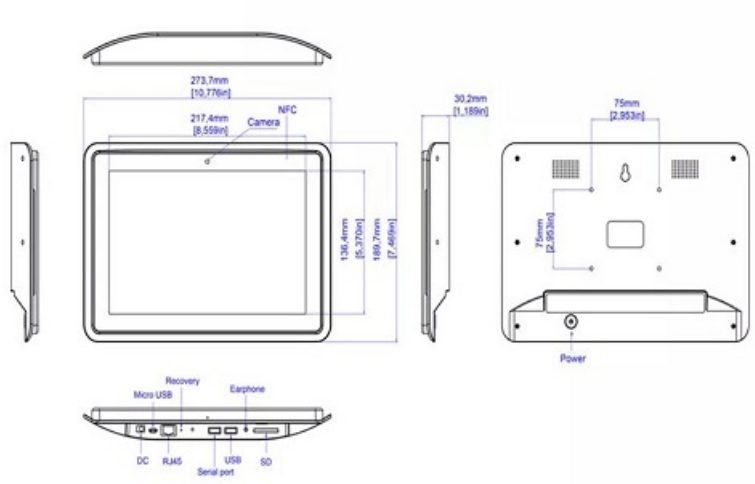

CAVI TABLETA POE ANDROID CU MONTARE PERETE 10.1 CU NFC

Ideala pentru control smarthome , oferind un plus de eleganta instalarii si avand o montare facila pe perete
Este o tableta proiectata sa functioneze 24 de ore din 24 cu conector retea POE
Un plus de stil este oferit de rama LED care poate fi programata sa lumineze in diverse culori , sa isi modifice culoarea sau pentru dormitoare sa fie oprita

Product Product features:

1. **OS:** Android 9.0
2. **Various input-output ports:** DC in, HDMI output, mini USB OTG, USB 2.0 host, 3.5mm audio jack, Serial port, RJ45(PoE), SD card slot
3. **Connection:** supports Wi-Fi, Bluetooth 4.0, RJ45, PoE , optional NFC & RFID
4. **Built for 24/7 use:** strong durability supported to present business messaging 24/7
5. **Full HD image:** class-A LCD panel, HD image
6. **NFC - NXP TI 13.56MHz**

Product Specification:

System	CPU	RK3399
	RAM	2GB
	Internal memory	16GB
	Operation system	Android 9.0
	Touch screen	10-Point capacitive touch
Display	Panel	10.1 "LCD panel
	Resolution	1280*800
	viewing angle	85/85/85/85(L/R/U/D)
	Contrast ratio	800
	Luminance	250cdm2 or 650 nits optional
	Aspect Ratio	16:9
Network	WiFi	802.11b/g/n
	Ethernet	100M/1000M
	Bluetooth	Bluetooth 4.0
Interface	Card slot	SD,Support up to 32GB
	USB Device	Mini USB OTG
	USB Host	USB Host 2.0
	Power Jack	DC power input
	HDMI	HDMI output
	RJ45	RJ45 PoE
	Earphone	3.5mm earphone
Media plays	Video format	MPEG-1,MPEG-2,MPEG-4,H.263,H.264,VC1,RV etc., support up to 1080p
	Audio format	MP3/WMA/AAC etc
	Photo	jpeg
Accessories	Speaker	2*2W
	Camera	2MP Front Camera
	Micphone	yes
	Language	Multi-language
Adapter	Adapter	12V/2A
	User manual	yes