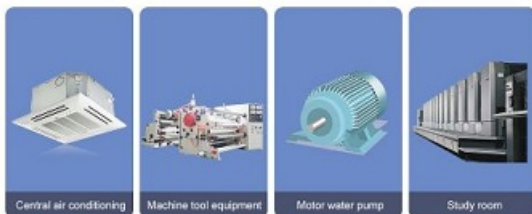

Pret: 391,51 LEI (TVA inclus)

Detalii online: <https://www.materialelectrice.ro/aar-ats-manager-de-retea-2p-100a-monofazic-comutare-automata-panouri-solare-retea>