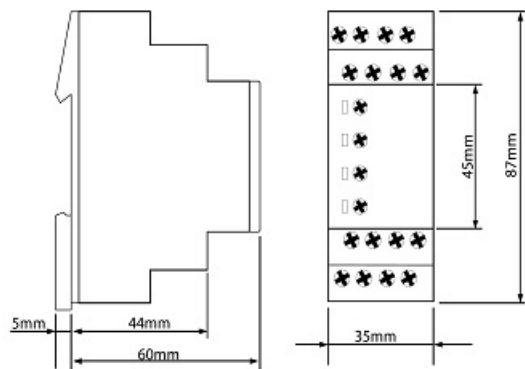

SCHRACK RELEU DE TIMP PENTRU PORNIRI MOTOR STEA TRIUNGHI UB-12-240VAC

Releu de timp pentru porniri motor Stea triunghi

Montare pe sina omega

Bobina inteligenta lucreza in orice tensiune inclusa intr 12-240 V curent continuu sau alternativ

2 contacte comutatoare

Frecventa 48-63Hz

Conexiuni

Dimensiuni

Functionare

1. Functions

S Star-delta start up

2. Time ranges

Green LED U/t ON: indication of supply voltage
delta-contactor in on-position
(terminals 25-28)

Green LED U/t flashes: indication of time period star time

Yellow LED R ON/OFF: indication of star contactor
(terminals 15-18)