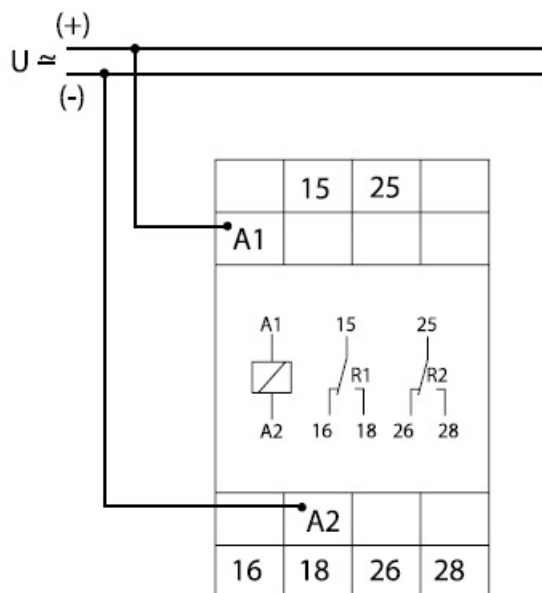

SCHRACK RELEU DE TIMP PENTRU PORNIRI MOTOR STEA TRIUNGHI UB-12- 240VAC

Releu de timp pentru porniri motor Stea triunghi

Montare pe sina omega

Bobina inteligenta lucreza in orice tensiune inclusa intr 12-240 V curent continuu sau alternativ

2 contacte comutatoare

Frecventa 48-63Hz

Conexiuni

Dimensiuni

Functionare

1. Functions

S Star-delta start up

2. Time ranges

Green LED U/t ON: indication of supply voltage
delta-contactor in on-position
(terminals 25-28)

Green LED U/t flashes: indication of time period star time

Yellow LED R ON/OFF: indication of star contactor
(terminals 15-18)