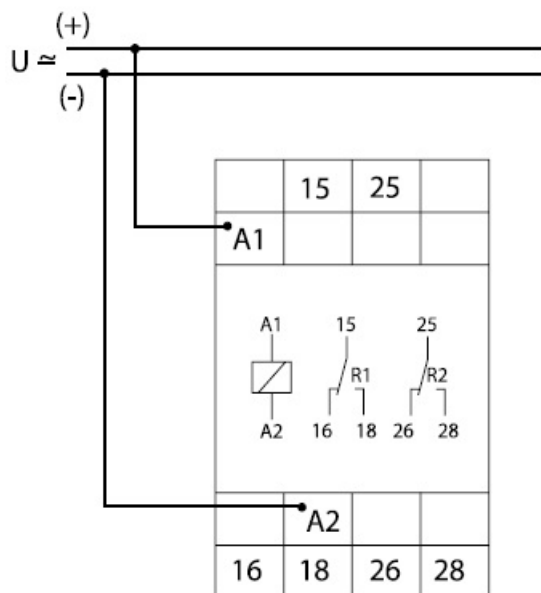

SCHRACK RELEU DE TIMP PENTRU PORNIRI MOTOR STEA TRIUNGHI UB-12- 240VAC

Releu de timp pentru porniri motor Stea triunghi

Montare pe sina omega

Bobina inteligenta lucreza in orice tensiune inclusa intr 12-240 V curent continuu sau alternativ

2 contacte comutatoare

Frecventa 48-63Hz

Conexiuni

Dimensiuni

Functionare

1. Functions

S Star-delta start up

2. Time ranges

Green LED U/t ON: indication of supply voltage
delta-contactor in on-position
(terminals 25-28)

Green LED U/t flashes: indication of time period star time

Yellow LED R ON/OFF: indication of star contactor
(terminals 15-18)