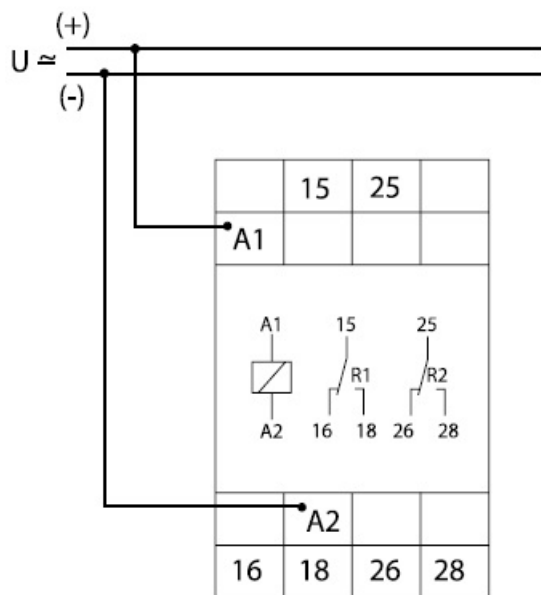

Dimensiuni

Functionare