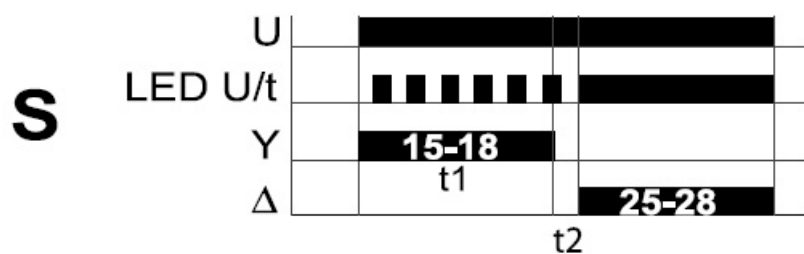

SCHRACK RELEU DE TIMP PENTRU PORNIRI MOTOR STEA TRIUNGHI UB-12- 240VAC

Releu de timp pentru porniri motor Stea triunghi

Montare pe sina omega

Bobina inteligenta lucreza in orice tensiune inclusa intr 12-240 V curent continuu sau alternativ

2 contacte comutatoare

Frecventa 48-63Hz

Conexiuni

Dimensiuni

Functionare

1. Functions

S Star-delta start up

2. Time ranges

Green LED U/t ON: indication of supply voltage
delta-contactor in on-position
(terminals 25-28)

Green LED U/t flashes: indication of time period star time

Yellow LED R ON/OFF: indication of star contactor
(terminals 15-18)