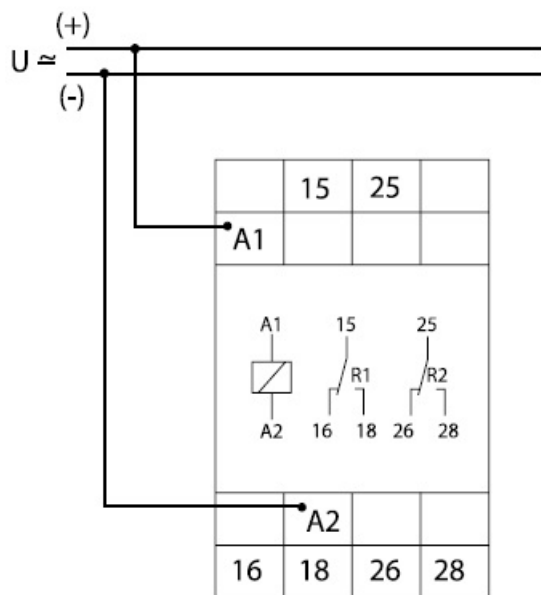

SCHRACK RELEU DE TIMP PENTRU PORNIRI MOTOR STEA TRIUNGHI UB-12-240VAC

Releu de timp pentru porniri motor Stea triunghi

Montare pe sina omega

Bobina inteligenta lucreza in orice tensiune inclusa intr 12-240 V curent continuu sau alternativ

2 contacte comutatoare

Frecventa 48-63Hz

Conexiuni

Dimensiuni

Functionare

1. Functions

S Star-delta start up

2. Time ranges

Green LED U/t ON: indication of supply voltage
delta-contactor in on-position
(terminals 25-28)

Green LED U/t flashes: indication of time period star time

Yellow LED R ON/OFF: indication of star contactor
(terminals 15-18)