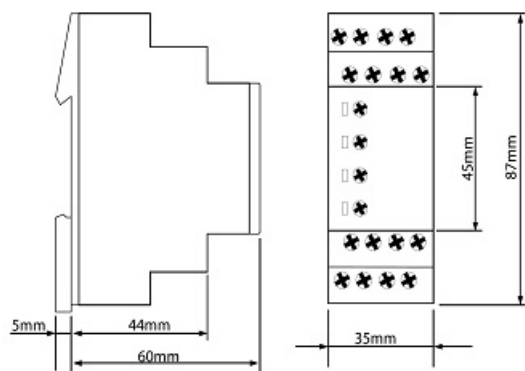

Dimensiuni