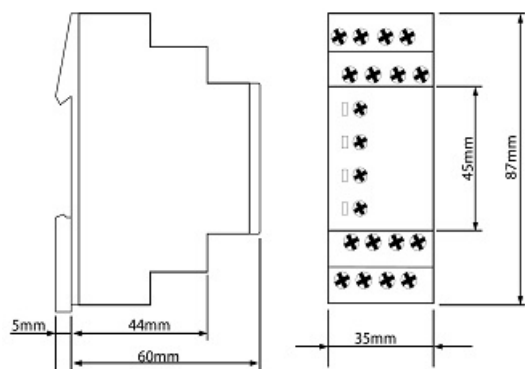

2 contacte comutatoare

Frecventa 48-63Hz

Conexiuni

Dimensiuni

Functionare

1. Functions

S Star-delta start up

2. Time ranges

Green LED U/t ON: indication of supply voltage
delta-contactor in on-position
(terminals 25-28)

Green LED U/t flashes: indication of time period star time

Yellow LED R ON/OFF: indication of star contactor
(terminals 15-18)