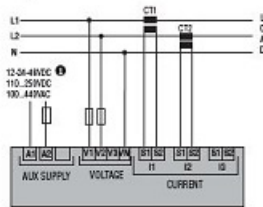

Dimensiuni

Masurarea se face indirect 5A prin reductor

MULTIMETERS

Single-phase

Two-phase

Three-phase with or without neutral

Three-phase without neutral in ARON connection

Pret: 3.261,86 LEI (TVA inclus)

Detalii online: <https://www.materialelectrice.ro/analizor-de-retea-dmg800-96-x-96-mm>