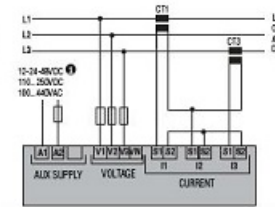

Dimensiuni

Masurarea se face indirect 5A prin reductor

MULTIMETERS

Single-phase

Two-phase

Three-phase with or without neutral

Three-phase without neutral in ARON connection

Pret: 3.261,86 LEI (TVA inclus)

Detalii online: <https://www.materialelectrice.ro/analizor-de-retea-dmg800-96-x-96-mm>