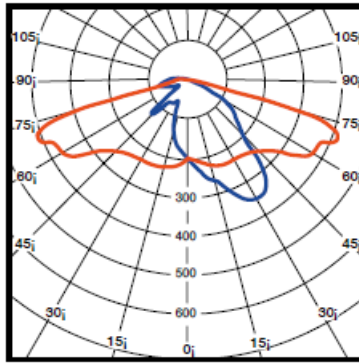

pipe diameter 40- 60 mm

Distributie luminoasa

# FOTOMETRIA | PHOTOMETRY

COMMON APPLICATION

HIGH STORAGE

TRANSPORT. ROUTES

TRANS. ROUTES - SIDE LIGHT.

Pret: 5.309,17 LEI (TVA inclus)

Detalii online: <https://www.materialelectrice.ro/corp-iluminat-antivandalism-led-154-w>