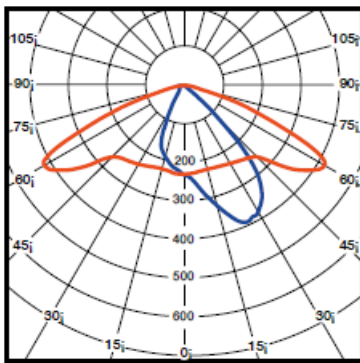

pipe diameter 40- 60 mm

Distributie luminoasa

# FOTOMETRIA | PHOTOMETRY

COMMON APPLICATION

HIGH STORAGE

TRANSPORT. ROUTES

TRANS. ROUTES - SIDE LIGHT.

Pret: 4.353,56 LEI (TVA inclus)

Detalii online: <https://www.materialelectrice.ro/corp-iluminat-antivandalism-led-48-w>