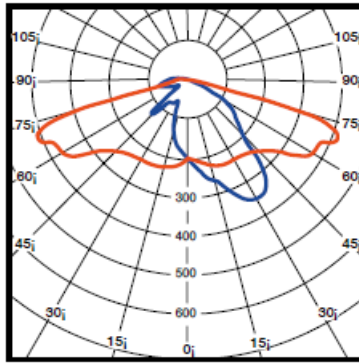

pipe diameter 40- 60 mm

Distributie luminoasa

# FOTOMETRIA | PHOTOMETRY

COMMON APPLICATION

HIGH STORAGE

TRANSPORT. ROUTES

TRANS. ROUTES - SIDE LIGHT.

Pret: 4.353,56 LEI (TVA inclus)

Detalii online: <https://www.materialelectrice.ro/corp-iluminat-antivandalism-led-48-w>