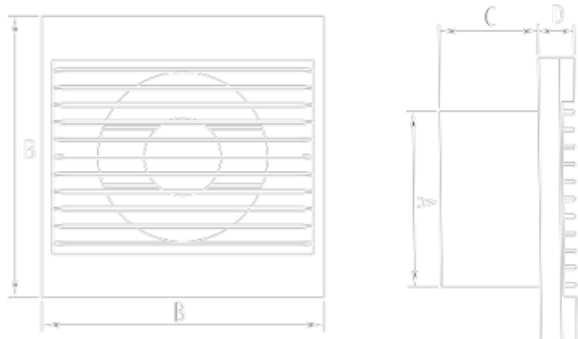

Partea frontala are, masca are 158x56x20mm , BXCXD