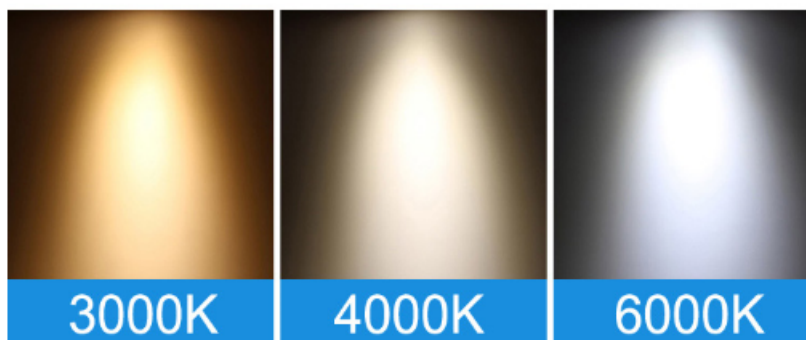

MOON BEC LED (PASTILA PROIECTOR) – 10W/6400K (25X25MM)

Bec Led (pastila proiector) – 10w/6400k (25x25mm)

| |
|------------------------------|
| Color: cold white/warm white |
| Power: 10W |
| Voltage: 9-12V |
| Lumen: 90-100lm/W |
| Size: 20*20mm |

Pret: 13,44 LEI (TVA inclus)

Detalii online: <https://www.materialeelectrice.ro/bec-led-pastila-proiector-10w-6400k-25x25mm-tv-0-25ron->