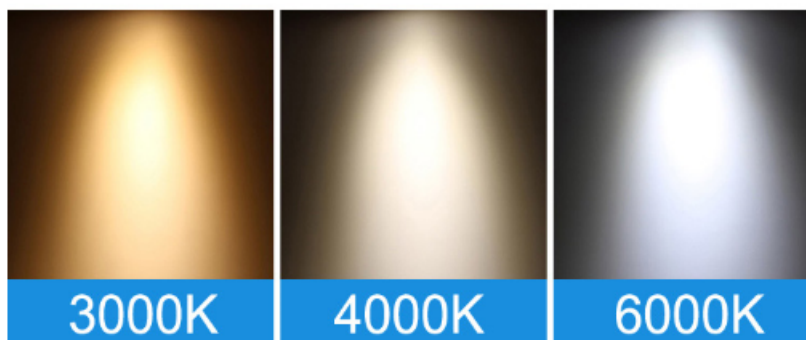

### MOON BEC LED ( PASTILA PROIECTOR ) – 10W/6400K (25X25MM)

Bec Led ( pastila proiector ) – 10w/6400k (25x25mm)

A 10W LED projector chip with dimensions 20mm x 20mm. The chip is square-shaped with a central yellow die and a lens. It has four mounting tabs and a central hole. The text "20mm" is printed on the chip.	<p>Color: cold white/warm white</p> <p>Power: 10W</p> <p>Voltage: 9-12V</p> <p>Lumen: 90-100lm/W</p> <p>Size: 20*20mm</p>
---	---

Pret: 13,44 LEI (TVA inclus)

Detalii online: <https://www.materialelectrice.ro/bec-led-pastila-proiector-10w-6400k-25x25mm-tv-0-25ron->