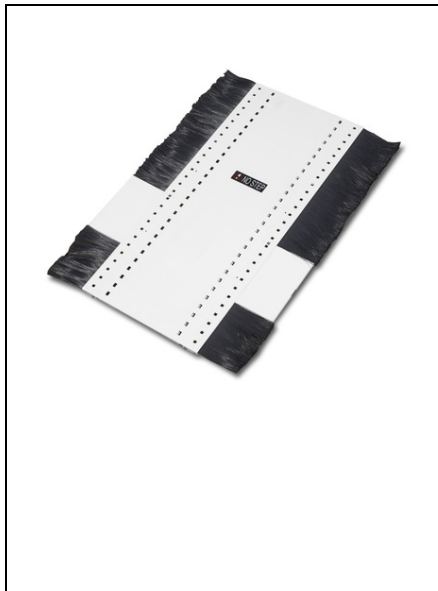

**SCHNEIDER NETSHELTER SX 750MM WIDE X 1070MM DEEP
NETWORKING ROOF GREY**

Denumire model NetShelter SX 750mm Wide x 1070mm Deep Networking Roof Grey
Include Ghid de instalare
Timp de livrare standard De obicei in stoc