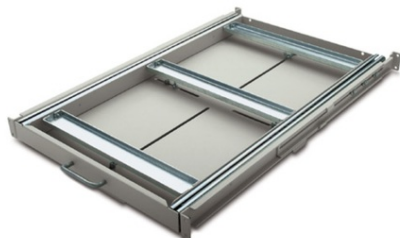

SCHNEIDER SLIDING SHELF 200LBS/91KG BEIGE

Descriere Sliding shelf to enable the mounting of tower units, monitors, and other equipment into the rack environment.

Denumire model Sliding Shelf 200lbs/91kg Beige

Include Ghid de instalare , Componente de montaj , Qty 4 - Retaining clips

Timp de livrare standard De obicei in stoc

.....

Greutate neta 15.91 kg

Inaltime maxima 45.0 mm

Latime maxima 445.0 mm

Adancime maxima 712.0 mm

Greutate de transport 21.36 kg

Inaltime transport 216.0 mm

Latime de transport 928.0 mm

Adancime transport 648.0 mm

Adancime minima de fixare 28.0

Adancime maxima de montare 40.0

Inaltime rack 1 U

Culoare Bej