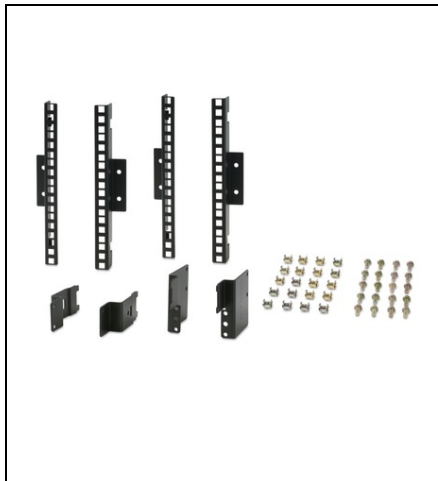

SCHNEIDER KIT ADAPTOR HP NETSHELTER SX - CLASA L/SE RP54XX

Descriere Adapter kit to mount an HP L Class/RP54xx Series server in a NetShelter SX Enclosure. Kit designed to support one server.

Denumire model Kit adaptor HP NetShelter SX - Clasa L/Se RP54xx

Include Ghid de instalare , Componente de montaj , Cant. 2 - Console

Timp de livrare standard In masura stocului disponibil

Greutate neta 0.32 kg

Greutate de transport 0.35 kg

Inaltime transport 44.0 mm

Latime de transport 235.0 mm

Adancime transport 165.0 mm

Culoare Negru

Garantie standard 2 ani reparatii sau inlocuire

Pret: 0,00 lei (TVA inclus)

Detalii online: <https://www.materialelectrice.ro/kit-adaptor-hp-netshelter-sx-clasa-l-se-rp54xx-97610>