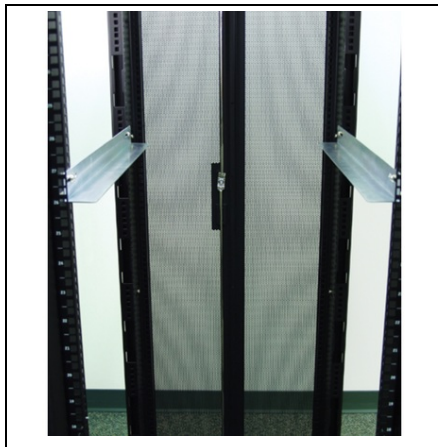

SCHNEIDER EQUIPMENT SUPPORT RAILS

Descriere Designed to support any non-rackmountable piece of equipment that measures 16.75" (43cm) to 17.7" (45cm) wide in our 600mm enclosures.

Denumire model Equipment Support Rails

Include Ghid de instalare , Componente de montaj

Timp de livrare standard De obicei in stoc

Adancime maxima 620.0 mm

Greutate de transport 1.45 kg

Inaltime transport 89.0 mm

Latime de transport 89.0 mm

Adancime transport 648.0 mm