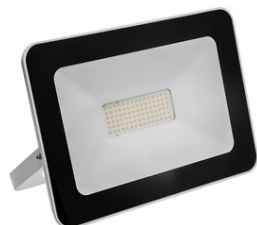

GTV LED PROIECTOR ILUX

Length [mm]: 128, 170, 230, 300, 380
Width [mm]: 92, 130, 170, 220, 290
Height [mm]: 31, 36
Putere[W]: 10, 20, 30, 50, 100
Culoare temperature [K]: 6400
Flux luminos[lm]: 800, 1600, 2400, 4000, 8000
Material: PC, glass
Culoare: negru, white
Greutate [g]: 160, 470, 780, 1230, 2000
Mounting spot: wall, ceiling
Non-dimmable: Da
Power factor: >0,5, >0,9 (PF)
Protection rating IK: 08
CE declaration: Da
EAC declaration: Da
Inside / Outside: Da
Pret: 118,01 lei (TVA inclus)