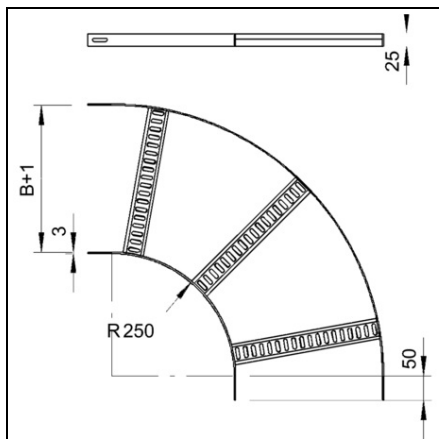

**OBO BETERMANN 90° COT- WITH TRAPEZOIDAL RUNGS, LIGHT
DUTY ALU | TYPE SLB 90 42 150ALU**

Pret: 42,33 lei (TVA inclus)

Detalii online: <https://www.materialeelectrice.ro/900-cot-with-trapezoidal-rungs-light-duty-alu-type-slb-90-42-150alu-83146>