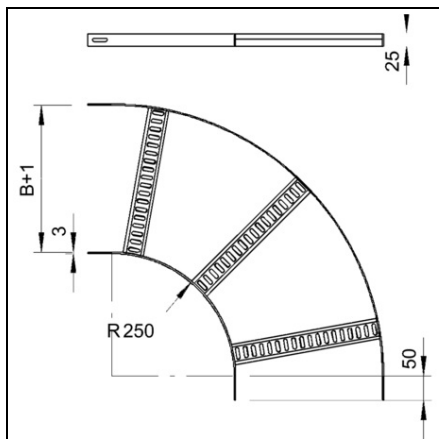

**OBO BETERMANN 90° COT- WITH TRAPEZOIDAL RUNGS, LIGHT  
DUTY ALU | TYPE SLB 90 42 100ALU**

Pret: 31,35 lei (TVA inclus)

Detalii online: <https://www.materialeelectrice.ro/900-cot-with-trapezoidal-rungs-light-duty-alu-type-slb-90-42-100alu-83145>