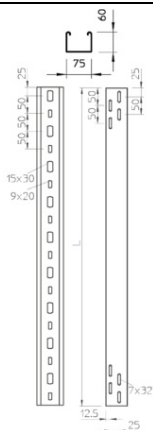

**OBO BETERMANN LUMINAIRE SUPPORT TRAY FS | TYPE LTR 3000
ES**

Pret: 40,12 lei (TVA inclus)

Detalii online: <https://www.materialeelectrice.ro/luminaire-support-tray-fs-type-ltr-3000-fs-83030>