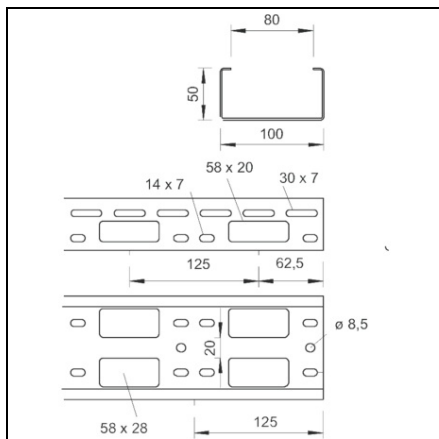

**OBO BETERMANN LUMINAIRE SUPPORT CHANNEL 100 FS | TYPE
LTS 100 FS**

Pret: 0,00 lei (TVA inclus)

Detalii online: <https://www.materialeelectrice.ro/luminaire-support-channel-100-fs-type-lts-100-fs-83015>