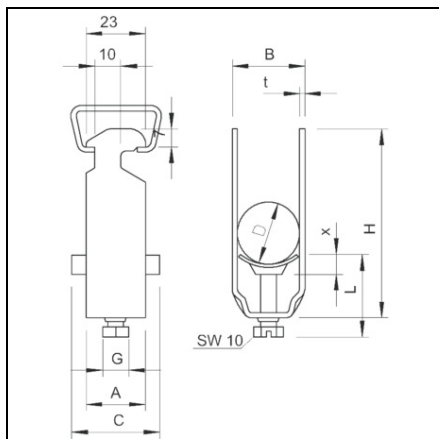

**OBO BETERMANN CLAMP CLIP, DOUBLE, PLASTIC PRESSURE
TROUGH FT | TYPE 2056 2 22 FT**

Pret: 0,00 lei (TVA inclus)

Detalii online: <https://www.materialeelectrice.ro/clamp-clip-double-plastic-pressure-trough-ft-type-2056-2-22-ft-82816>