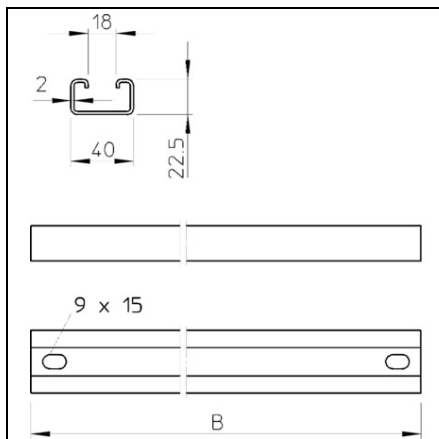

**OBO BETERMANN MS4022 PROFILE RAIL, HEAVY-DUTY, SLOT 18  
MM, FT | TYPE MS4022P0592FT**

Pret: 0,00 lei (TVA inclus)

Detalii online: <https://www.materialeelectrice.ro/ms4022-profile-rail-heavy-duty-slot-18-mm-ft-type-ms4022p0592ft-82712>