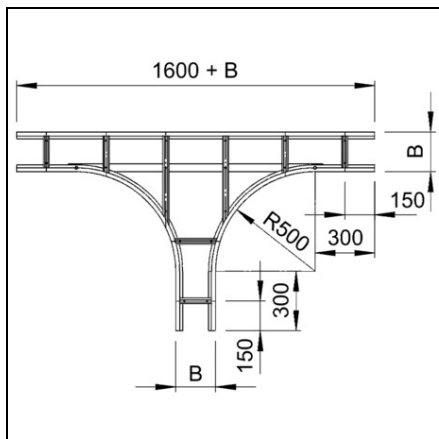

OBO BETERMANN T BRANCH PIECE SOMY | TYPE WLT 1150 FT SO

Pret: 0,00 lei (TVA inclus)

Detalii online: <https://www.materialeelectrice.ro/t-branch-piece-somy-type-wlt-1150-ft-so-82547>