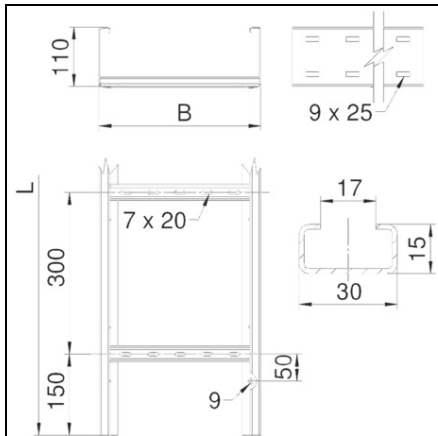

**OBO BETERMANN WIDE SPAN CABLE LADDER WKLG 110 FS | TYPE
WKLG 1140 FS**

Pret: 0,00 lei (TVA inclus)

Detalii online: <https://www.materialeelectrice.ro/wide-span-cable-ladder-wklg-110-fs-type-wklg-1140-fs-82484>