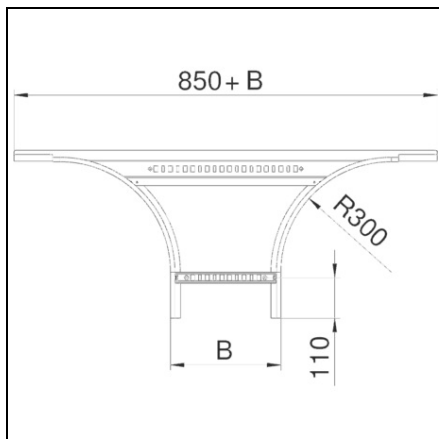

**OBO BETERMANN MOUNTING/BRANCH PIECE FS | TYPE LAA 1140
R3 FT**

Pret: 0,00 lei (TVA inclus)

Detalii online: <https://www.materialeelectrice.ro/mounting-branch-piece-fs-type-laa-1140-r3-ft-81957>