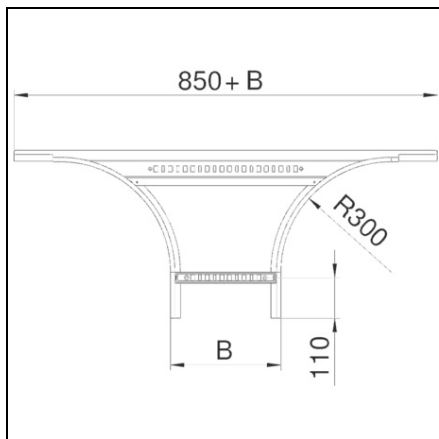

**OBO BETERMANN MOUNTING/BRANCH PIECE FS | TYPE LAA 1120  
R3 FT**

Pret: 0,00 lei (TVA inclus)

Detalii online: <https://www.materialeelectrice.ro/mounting-branch-piece-fs-type-laa-1120-r3-ft-81955>