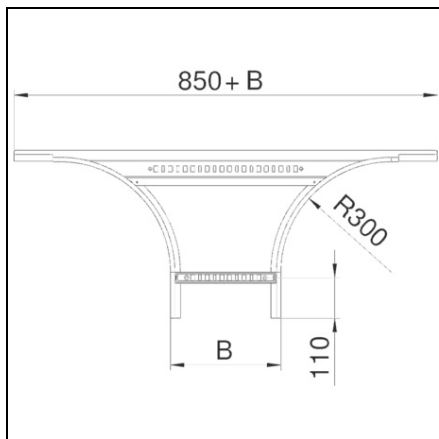

**OBO BETERMANN MOUNTING/BRANCH PIECE FS | TYPE LAA 1160  
R3 FS**

Pret: 0,00 lei (TVA inclus)

Detalii online: <https://www.materialeelectrice.ro/mounting-branch-piece-fs-type-laa-1160-r3-fs-81954>