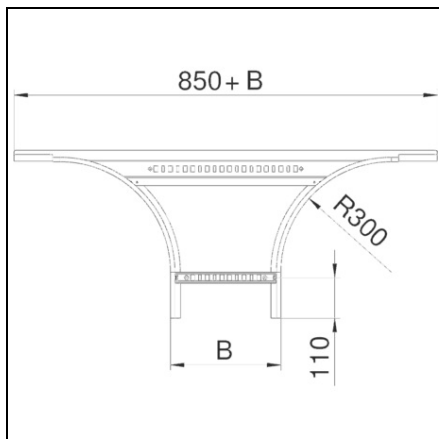

**OBO BETERMANN MOUNTING/BRANCH PIECE FS | TYPE LAA 1150
R3 FS**

Pret: 0,00 lei (TVA inclus)

Detalii online: <https://www.materialelectrice.ro/mounting-branch-piece-fs-type-laa-1150-r3-fs-81953>