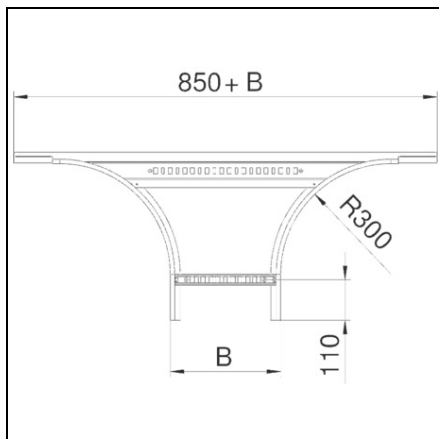

**OBO BETERMANN MOUNTING/BRANCH PIECE FS | TYPE LAA 650 R3
A4**

Pret: 0,00 lei (TVA inclus)

Detalii online: <https://www.materialelectrice.ro/mounting-branch-piece-fs-type-laa-650-r3-a4-81662>