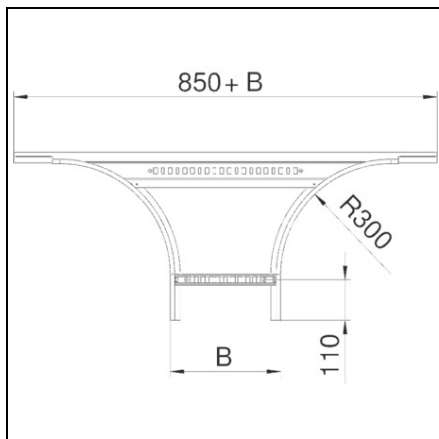

**OBO BETERMANN MOUNTING/BRANCH PIECE FS | TYPE LAA 630 R3  
A4**

Pret: 0,00 lei (TVA inclus)

Detalii online: <https://www.materialelectrice.ro/mounting-branch-piece-fs-type-laa-630-r3-a4-81660>