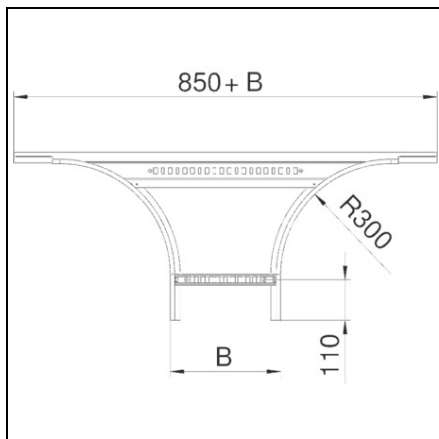

**OBO BETERMANN MOUNTING/BRANCH PIECE FS | TYPE LAA 650 R3  
FT**

Pret: 0,00 lei (TVA inclus)

Detalii online: <https://www.materialeelectrice.ro/mounting-branch-piece-fs-type-laa-650-r3-ft-81652>