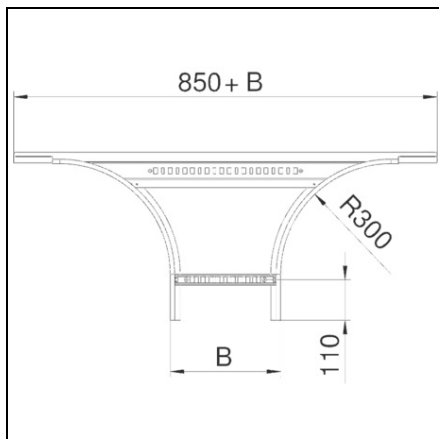

**OBO BETERMANN MOUNTING/BRANCH PIECE FS | TYPE LAA 620 R3
FT**

Pret: 0,00 lei (TVA inclus)

Detalii online: <https://www.materialelectrice.ro/mounting-branch-piece-fs-type-laa-620-r3-ft-81649>