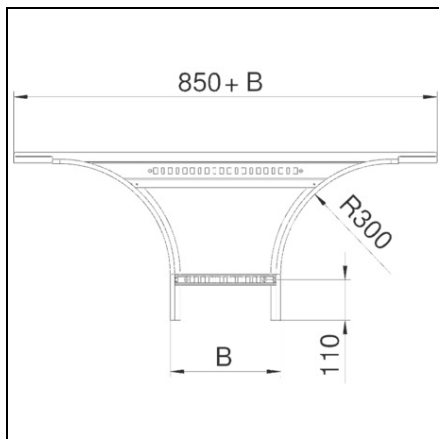

**OBO BETERMANN MOUNTING/BRANCH PIECE FS | TYPE LAA 660 R3
ES**

Pret: 0,00 lei (TVA inclus)

Detalii online: <https://www.materialeelectrice.ro/mounting-branch-piece-fs-type-laa-660-r3-fs-81648>