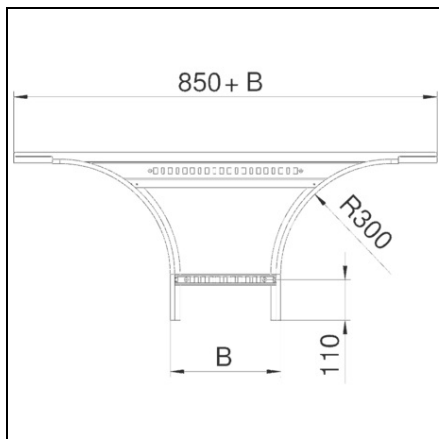

**OBO BETERMANN MOUNTING/BRANCH PIECE FS | TYPE LAA 650 R3  
ES**

Pret: 0,00 lei (TVA inclus)

Detalii online: <https://www.materialeelectrice.ro/mounting-branch-piece-fs-type-laa-650-r3-fs-81647>