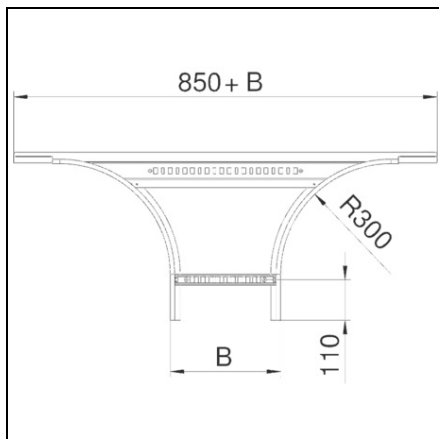

**OBO BETERMANN MOUNTING/BRANCH PIECE FS | TYPE LAA 630 R3  
ES**

Pret: 0,00 lei (TVA inclus)

Detalii online: <https://www.materialeelectrice.ro/mounting-branch-piece-fs-type-laa-630-r3-fs-81645>