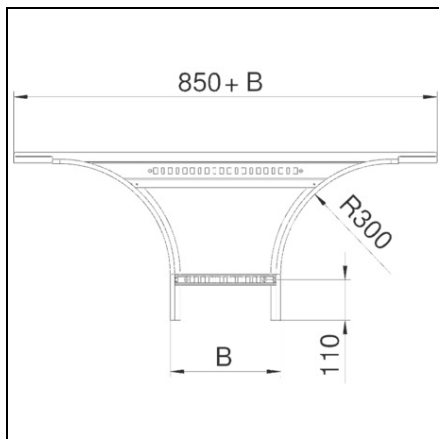

**OBO BETERMANN MOUNTING/BRANCH PIECE FS | TYPE LAA 620 R3
ES**

Pret: 0,00 lei (TVA inclus)

Detalii online: <https://www.materialeelectrice.ro/mounting-branch-piece-fs-type-laa-620-r3-fs-81644>