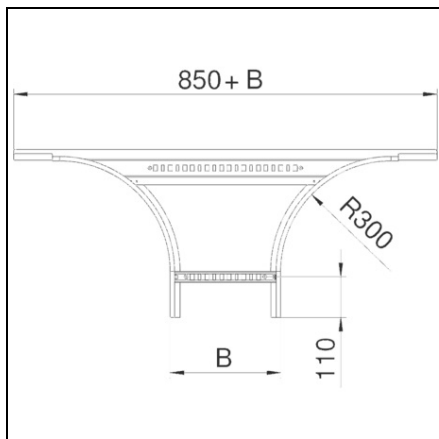

**OBO BETERMANN MOUNTING/BRANCH PIECE FS | TYPE LAA 450 R3  
FT**

Pret: 0,00 lei (TVA inclus)

Detalii online: <https://www.materialeelectrice.ro/mounting-branch-piece-fs-type-laa-450-r3-ft-81440>