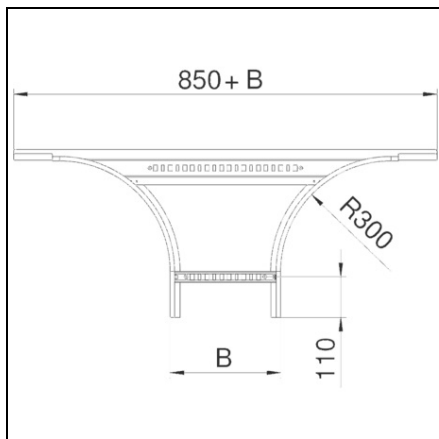

**OBO BETERMANN MOUNTING/BRANCH PIECE FS | TYPE LAA 450 R3
ES**

Pret: 0,00 lei (TVA inclus)

Detalii online: <https://www.materialeelectrice.ro/mounting-branch-piece-fs-type-laa-450-r3-fs-81435>