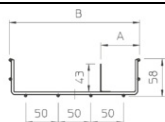

**OBO BETERMANN JGHEAB PLASA - GR-MAGICĂ® 55 WITH BARRIER
STRIP | TYPE GRM-T 55 300 G**

Pret: 0,00 lei (TVA inclus)

Detalii online: <https://www.materialeelectrice.ro/jgheab-plasa-gr-magic-55-with-barrier-strip-type-grm-t-55-300-g-80988>