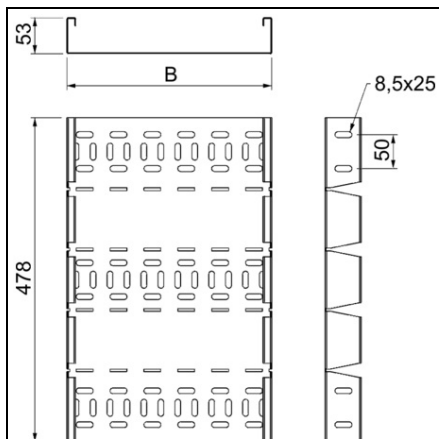

**OBO BETERMANN 90° VERTICAL COT-, VARIABLE RF50 FS | TYPE  
RF50 200 IE PG**

Pret: 95,39 lei (TVA inclus)

Detalii online: <https://www.materialeelectrice.ro/900-vertical-cot-variable-rf50-fs-type-rf50-200-ie-pg-80790>