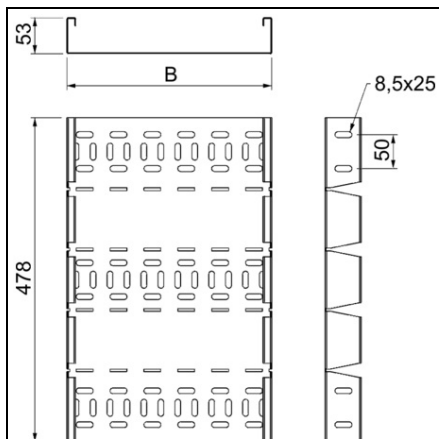

**OBO BETERMANN 90° VERTICAL COT-, VARIABLE RF50 FS | TYPE
RF50 100 IE PG**

Pret: 75,06 lei (TVA inclus)

Detalii online: <https://www.materialeelectrice.ro/900-vertical-cot-variable-rf50-fs-type-rf50-100-ie-pg-80788>