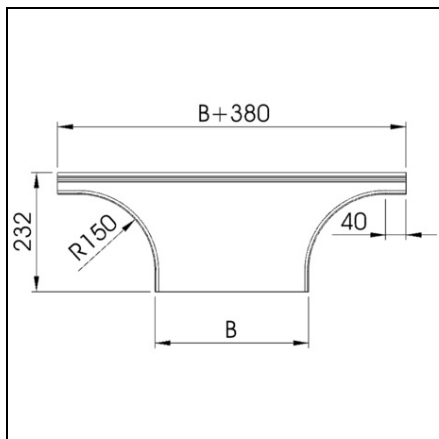

OBO BETERMANN ADD-ON TEE WITH LID FS | TYPE GKSAA 120 FT

Pret: 180,94 lei (TVA inclus)

Detalii online: <https://www.materialeelectrice.ro/add-on-tee-with-lid-fs-type-gksaa-120-ft-80483>