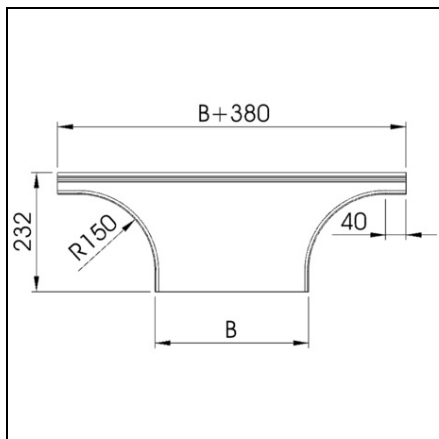

**OBO BETERMANN ADD-ON TEE WITH LID FS | TYPE GKSAA 140 FS**

Pret: 98,99 lei (TVA inclus)

Detalii online: <https://www.materialeelectrice.ro/add-on-tee-with-lid-fs-type-gksaa-140-fs-80480>