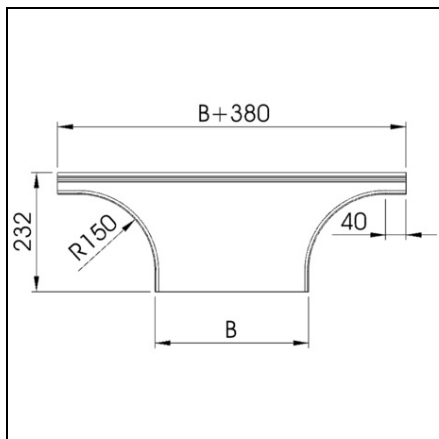

OBO BETERMANN ADD-ON TEE WITH LID FS | TYPE GKSAA 130 FS

Pret: 155,54 lei (TVA inclus)

Detalii online: <https://www.materialeelectrice.ro/add-on-tee-with-lid-fs-type-gksaa-130-fs-80479>