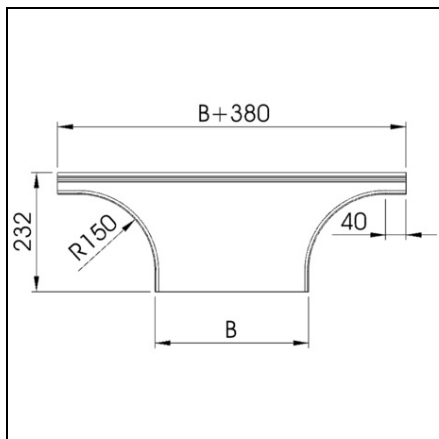

OBO BETERMANN ADD-ON TEE WITH LID FS | TYPE GKSAA 115 FS

Pret: 77,59 lei (TVA inclus)

Detalii online: <https://www.materialelectrice.ro/add-on-tee-with-lid-fs-type-gksaa-115-fs-80477>