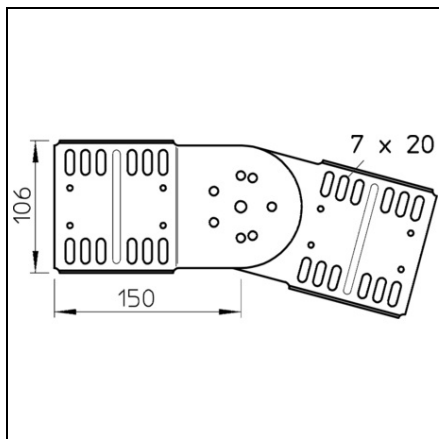

**OBO BETERMANN ARTICULATED CONNECTOR RGV 110 FT SOMY |
TYPE RGV 110 FT SO**

Pret: 0,00 lei (TVA inclus)

Detalii online: <https://www.materialeelectrice.ro/articulated-connector-rgv-110-ft-somy-type-rgv-110-ft-so-80261>