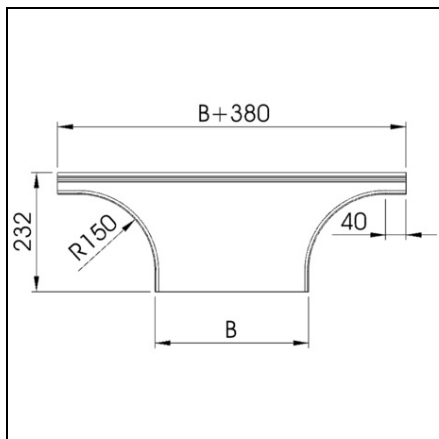

OBO BETERMANN ADD-ON TEE WITH LID FS | TYPE GKSAA 650 FT

Pret: 175,83 lei (TVA inclus)

Detalii online: <https://www.materialelectrice.ro/add-on-tee-with-lid-fs-type-gksaa-650-ft-80066>