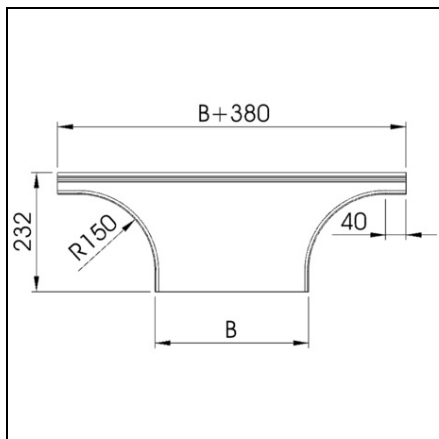

OBO BETERMANN ADD-ON TEE WITH LID FS | TYPE GKSAA 620 FT

Pret: 87,34 lei (TVA inclus)

Detalii online: <https://www.materialelectrice.ro/add-on-tee-with-lid-fs-type-gksaa-620-ft-80063>