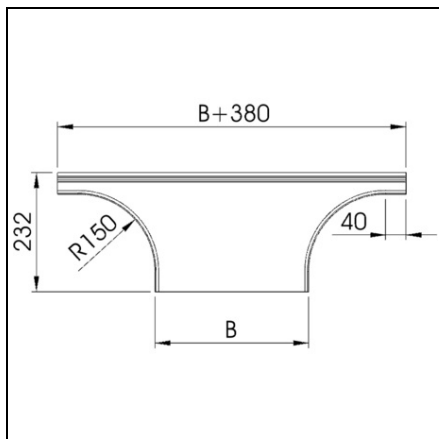

OBO BETERMANN ADD-ON TEE WITH LID FS | TYPE GKSAA 630 FS

Pret: 105,08 lei (TVA inclus)

Detalii online: <https://www.materialeelectrice.ro/add-on-tee-with-lid-fs-type-gksaa-630-fs-80058>