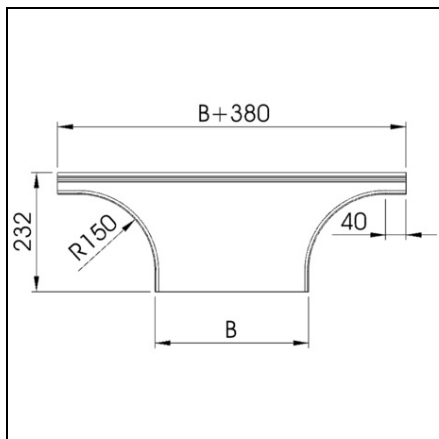

OBO BETERMANN ADD-ON TEE WITH LID FS | TYPE GKSAA 615 FS

Pret: 66,47 lei (TVA inclus)

Detalii online: <https://www.materialelectrice.ro/add-on-tee-with-lid-fs-type-gksaa-615-fs-80056>