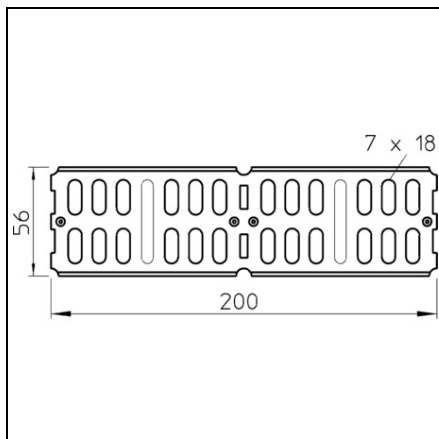

**OBO BETERMANN STRAIGHT AND ANGLE CONNECTOR 60 FS | TYPE
RWVL 60 FS**

Pret: 14,09 lei (TVA inclus)

Detalii online: <https://www.materialeelectrice.ro/straight-and-angle-connector-60-fs-type-rwvl-60-fs-78142>