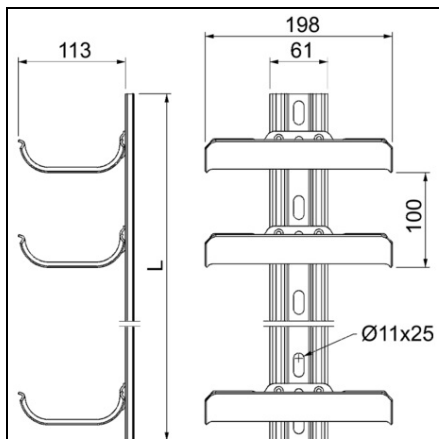

**OBO BETERMANN CABLE CARRIER TROUGHS, 1-FOLD, WITH SINA
MONTAJ | TYPE KTW 100 6 FT**

Pret: 0,00 lei (TVA inclus)

Detalii online: <https://www.materialeelectrice.ro/cable-carrier-troughs-1-fold-with-sina-montaj-type-ktw-100-6-ft-77809>